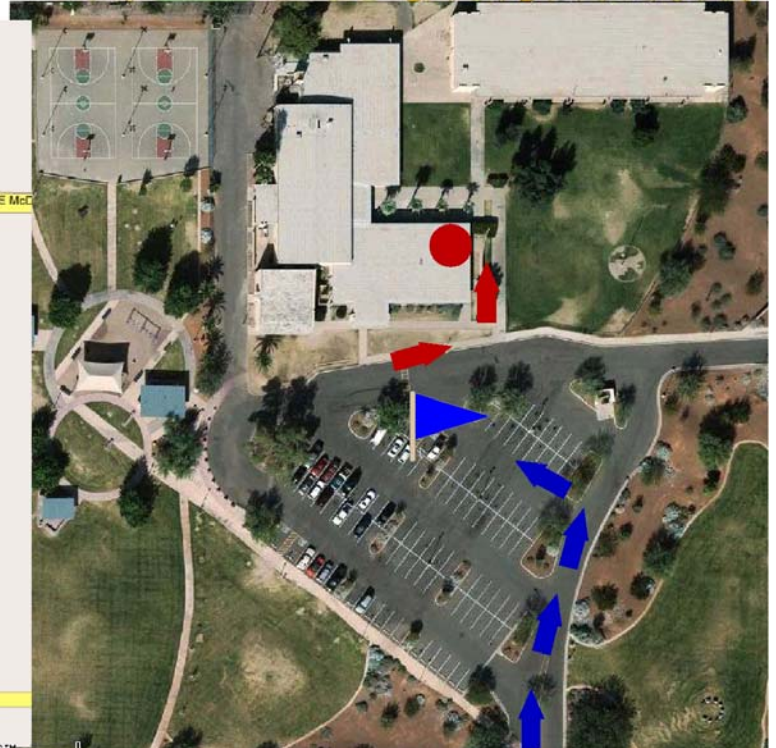

Taoist Tai Chi Society of USA

Phoenix, Arizona

A charitable, non-profit 501(c)3 organization
1201 N. 85th Place, Room
102 Scottsdale, AZ 85257
(480) 302-9936

Driving Directions

1. Follow the 101 expressway.
2. Exit at McDowell Rd. (Exit 49, about 1 mile north of the 202.)
3. Head west on McDowell Rd (away from Salt River Indian Nation.)
4. Turn left at North 85th Place (before the traffic light at Granite Reef.)
5. Turn left at Roosevelt St. (after following 85th Place to the end.)
6. Turn left at E Latham St.
7. Turn next left into the Apache Park.
8. From the parking lot, walk along the right side of the building to the Society's room entrance.

PLEASE NOTE: The entrance to Apache Park is on Latham St; not North 85th Place. Just call for help if you are lost. (480) 302-9936