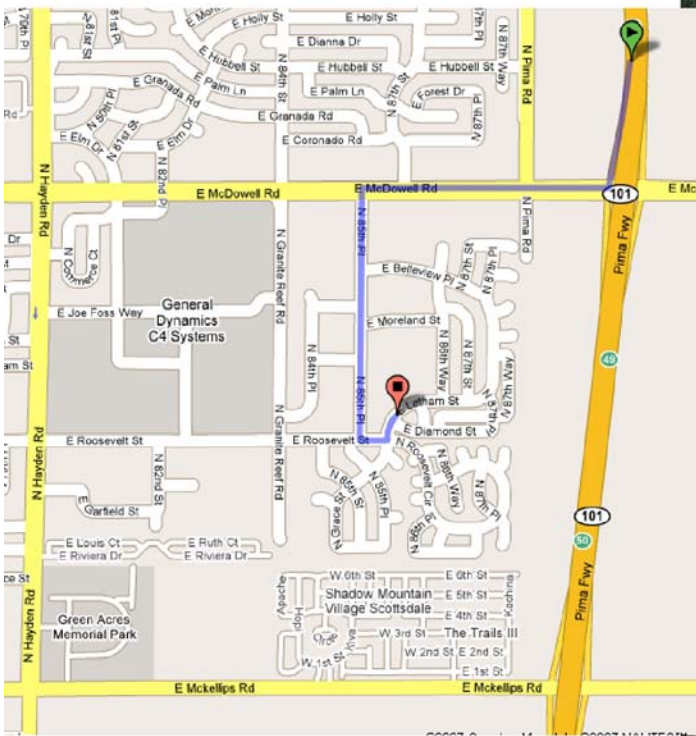

Taoist Tai Chi Society of USA

Phoenix, Arizona

A charitable, non-profit 501(c)3 organization
1201 N. 85th Place, Room
102 Scottsdale, AZ 85257
(480) 302-9936

Driving Directions

1. Follow the 101 expressway.
2. Exit at McDowell Rd. (Exit 49, about 1 mile north of the 202.)
3. Head west on McDowell Rd (away from Salt River Indian Nation.)
4. Turn left at North 85th Place (before the traffic light at Granite Reef.)
5. Turn left at Roosevelt St. (after following 85th Place to the end.)
6. Turn left at E Latham St.
7. Turn next left into the Apache Park.
8. From the parking lot, walk along the right side of the building to the Society's room entrance.

PLEASE NOTE: The entrance to Apache Park is on Latham St; not North 85th Place. Just call for help if you are lost. (480) 302-9936